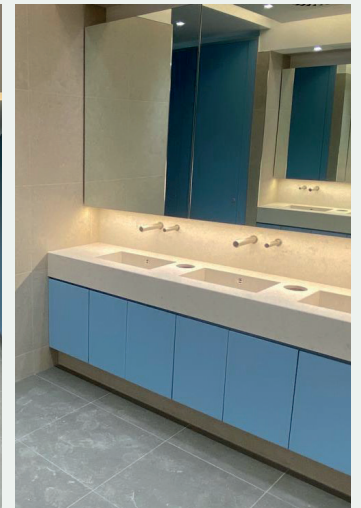

The solution.

To meet Fibonacci Office's unique challenges, Unity Full Height toilet cubicles were chosen for the male, female, and accessible washrooms across the two interconnected office buildings. These premium cubicles are designed for privacy and comfort, offering full floor-to-ceiling panels that create the feel of a private space - ideal for staff wellbeing. The sleek, flush-fronted doors and durable High Pressure Laminate (HPL) construction make Unity Full Height a popular choice for high-traffic environments. With outstanding resistance to impact, heat and scratches, the cubicles are engineered to maintain their quality and appearance over time, even under heavy use.

In addition to the cubicles, our revolutionary Vepps pre-plumbed panelling system was specified for all washroom areas. Vepps significantly reduces installation time, offering up to 50% faster onsite assembly compared to traditional panel systems. This efficiency was crucial for meeting the tight project timelines, allowing the washrooms to be completed on schedule. Vepps also supports ongoing maintenance, with its hinged access panels providing easy access to plumbing for servicing and repairs.

Both Unity Full Height cubicles and Vepps were finished in a bespoke non-standard colour, 'Cumulus', selected outside of our range of 34 laminate options, specifically for client branding purposes. This soft, natural tone enhances the serene, modern aesthetic of the washroom spaces, beautifully complementing the building's architectural features.